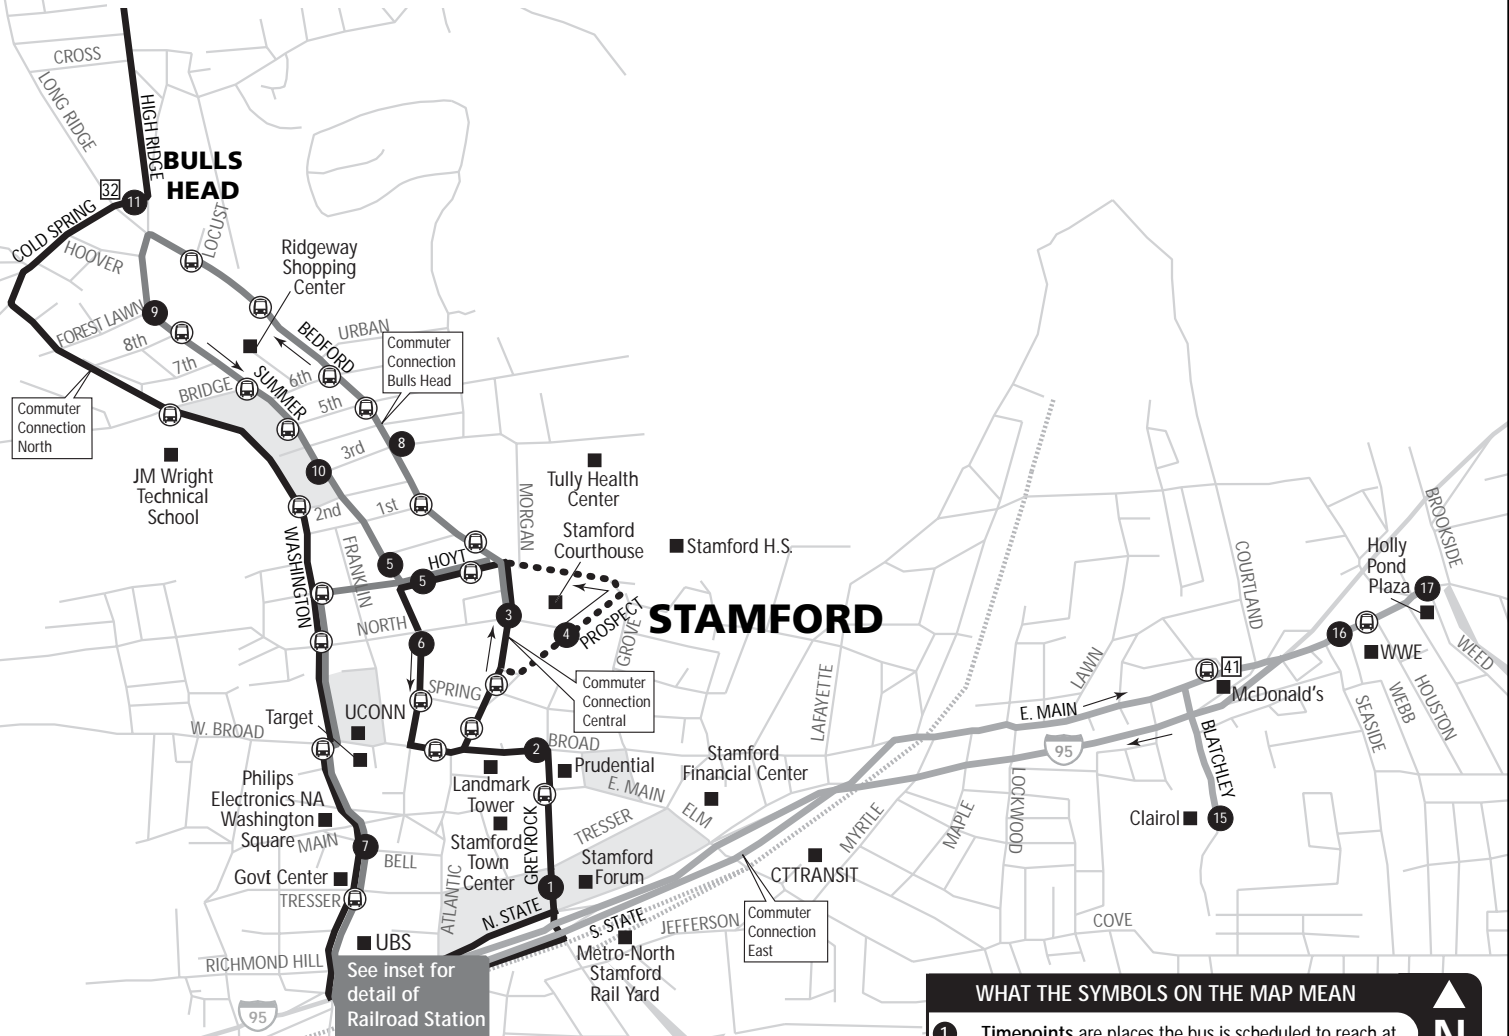

Timetable notes:

Timepoints are shown on the map as ● and are listed at the top of the timetable.

.. = No Service

* Bus stops primarily to drop off customers and may depart earlier than the time shown.

On reduced services days, trip follows the regular route serving Broad & Greyrock at 5:05PM and Canal & Tresser at 5:07PM, arriving at Station Place at 5:12PM and at South State Street at 5:15PM.

■ Shaded trips do not run on Metro-North reduced service days, including: the day after Thanksgiving, Martin Luther King Jr. Day, Presidents' Day and the day before Independence Day.

B To/from Bridgeport

D To/from Danbury

E Express to/from Grand Central

L Local to/from Grand Central

NC To/from New Canaan

NH To/from New Haven

SLE Shore Line East to/from Old Saybrook

SN To/from South Norwalk

*For Metro-North information, call 1-800-METRO-INFO, or visit www.mta.info/mnr.
For Shore Line East information, call 1-800-ALL-RIDE or visit www.shorelineast.com.
To plan your own trip, visit www.trips123.com.*

COMMUTER CONNECTION

- Central
- Bulls Head
- North
- East

Effective: April 2, 2006

HIGH RIDGE PARK DETAIL

WHAT THE SYMBOLS ON THE MAP MEAN

- 1** Timepoints are places the bus is scheduled to reach at a specific time (listed on the schedule). The timepoints are not the only places the bus will stop along the route.
- 21** Transfer Points show connections with other bus routes. The connecting route number is in the box. This is an example of where to transfer to the "21" route.
- Part-time routing is shown for areas where the bus does not always travel. Refer to the schedule for trips that take the part-time route.
- Bus stop.