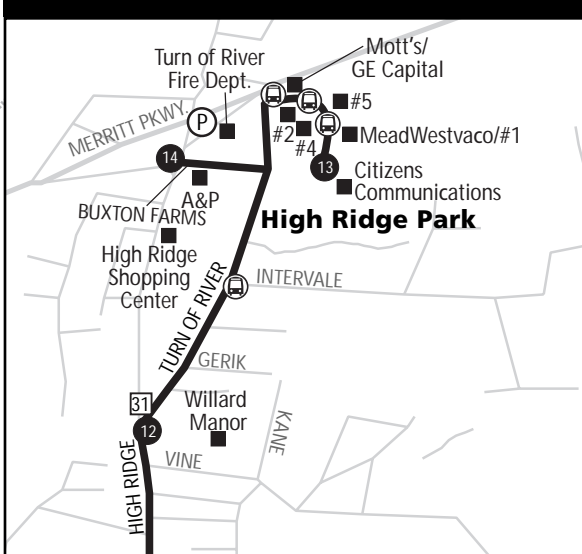

Timetable notes:

Timepoints are shown on the map as ● and are listed at the top of the timetable.

.. = No Service

* Bus stops primarily to drop off customers and may depart earlier than the time shown.

On reduced services days, trip follows the regular route serving Broad & Greyrock at 5:05PM and Canal & Tresser at 5:07PM, arriving at Station Place at 5:12PM and at South State Street at 5:15PM.

D To/from Danbury

E Express to/from Grand Central

L Local to/from Grand Central

NC To/from New Canaan

NH To/from New Haven

SLE Shore Line East to/from Old Saybrook

SN To/from South Norwalk

*For Metro-North information, call 1-800-METRO-INFO, or visit www.mta.info/mnr.
For Shore Line East information, call 1-800-ALL-RIDE or visit www.shorelineast.com.
To plan your own trip, visit www.trips123.com.*

COMMUTER CONNECTION

- Central
- Bulls Head
- North
- East

Effective: April 2, 2006

HIGH RIDGE PARK DETAIL

WHAT THE SYMBOLS ON THE MAP MEAN

- 1** Timepoints are places the bus is scheduled to reach at a specific time (listed on the schedule). The timepoints are not the only places the bus will stop along the route.
- 21** Transfer Points show connections with other bus routes. The connecting route number is in the box. This is an example of where to transfer to the "21" route.
- Part-time routing is shown for areas where the bus does not always travel. Refer to the schedule for trips that take the part-time route.
- Bus stop.

STAMFORD RAILROAD STATION